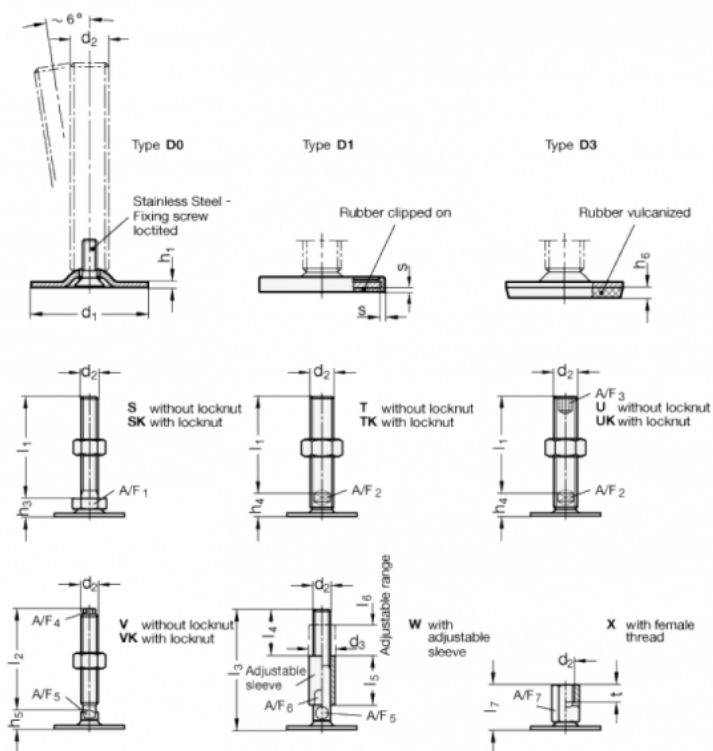

# Data Sheet

Article number: 204140M16100D3UK

Description: E+G levelling foot  
GN 41-40-M16-100-D3-UK

Note: UK With nut, Hexagon socket at the top, Wrench flat at the bottom

## Measures

A/F2 = 12

A/F3 = 8

d1 = 40

d2 = M16

h1 = 2

h4 = 17

h6 = 3.5

l1 = 100

s =